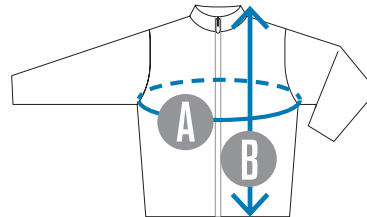

Blazer, Eco Blazer, Business Jacket, Fleece Jacket, Ultimate Reversible Coat, Lightweight Jacket, Urban Jacket, ST Pro Touchline, Waterproof & Softshell Jackets, Panelled Reversible PE Shirt, Fully Reversible PE Shirt, Plain/ Reversible Rugby Shirt