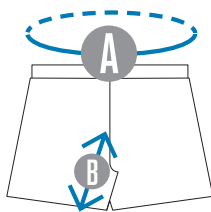

ST Sport Shorts & Skort, ST Pro Baselayer Shorts, ST Pro Technical & Poly Twill Shorts, Elite Sports Shorts, New Zealand Rugby Shorts, Performance Shorts, Classic Shorts & Panelled Shorts